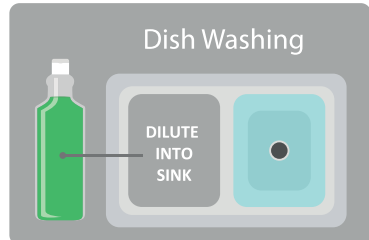

DIRECTIONS

Add 20mls (4 tsp) to a sink full of warm potable water. Mix and wash dishes as normal. May be rinsed prior to air or clean-towel drying.

GREEN STANDARDS

Meets or exceeds EU biodegradability standards, meets Kemsol Green environmental standards and is Eco Choice Aotearoa licensed.